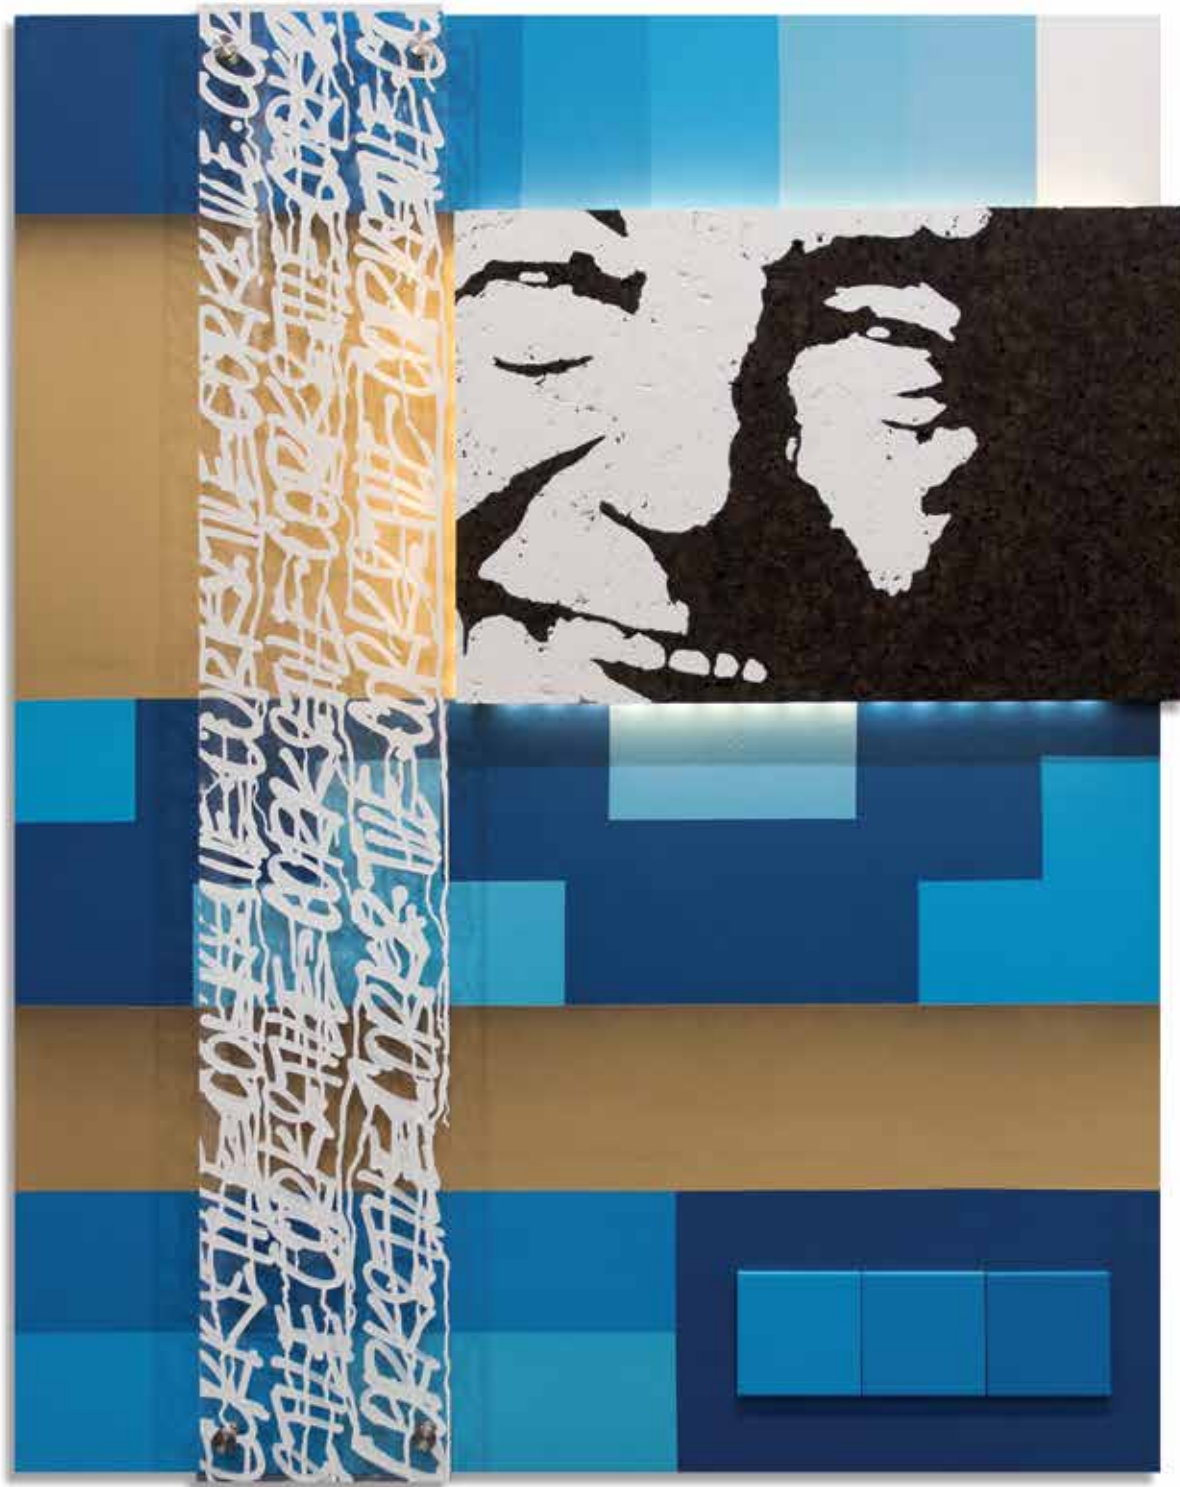

EXPOSIÇÃO IT MAKES SENSE
GALERIA ARTE PERIFÉRICA

it makes sense

The text 'it makes sense' is written in a bold, black, cursive script. From the bottom of each letter, a vertical line extends downwards, resembling a paint drip. The drips vary in length and thickness, adding a dynamic, street-art feel to the typography.

IT MAKES SENSE

BY EDIS ONE

METAL, ACRYLIC GLASS, CORK, TILE, SPRAY, MARKER

160 x 120 x 3 CM

UNIQUE PIECE

2017

PREÇO: 1725€ (VALOR COM IVA)

CORK&TILE

BY EDIS ONE

METAL, ACRYLIC GLASS, CORK, TILE, SPRAY, MARKER

120 x 94 x 3 CM

UNIQUE PIECE

2017

PREÇO: 1080€ (VALOR COM IVA)

LIFE

BY EDIS ONE
METAL, ACRYLIC GLASS, CORK, TILE, SPRAY, MARKER
120 x 94 x 3 CM